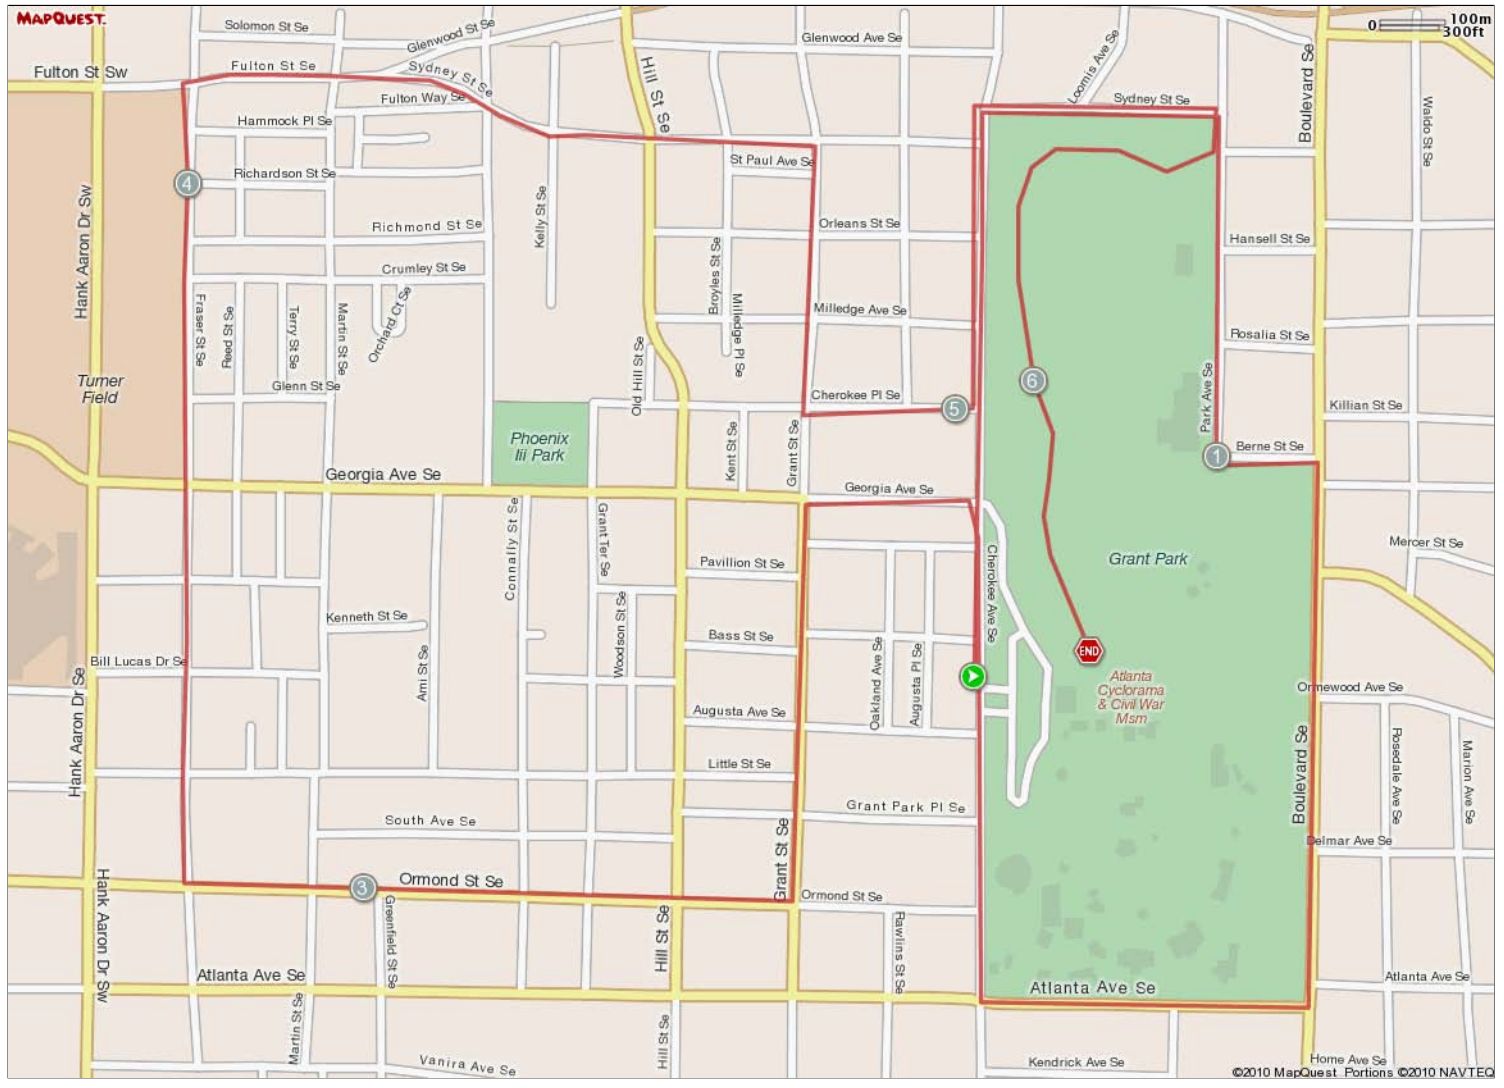

ROUTE DESCRIPTION:  
 No Description Provided

ROUTE DESCRIPTION:  
No Description Provided

Notes		
AT	FOR	NOTES
6.28 mi.	 -	Stop

Notes		
AT	FOR	NOTES