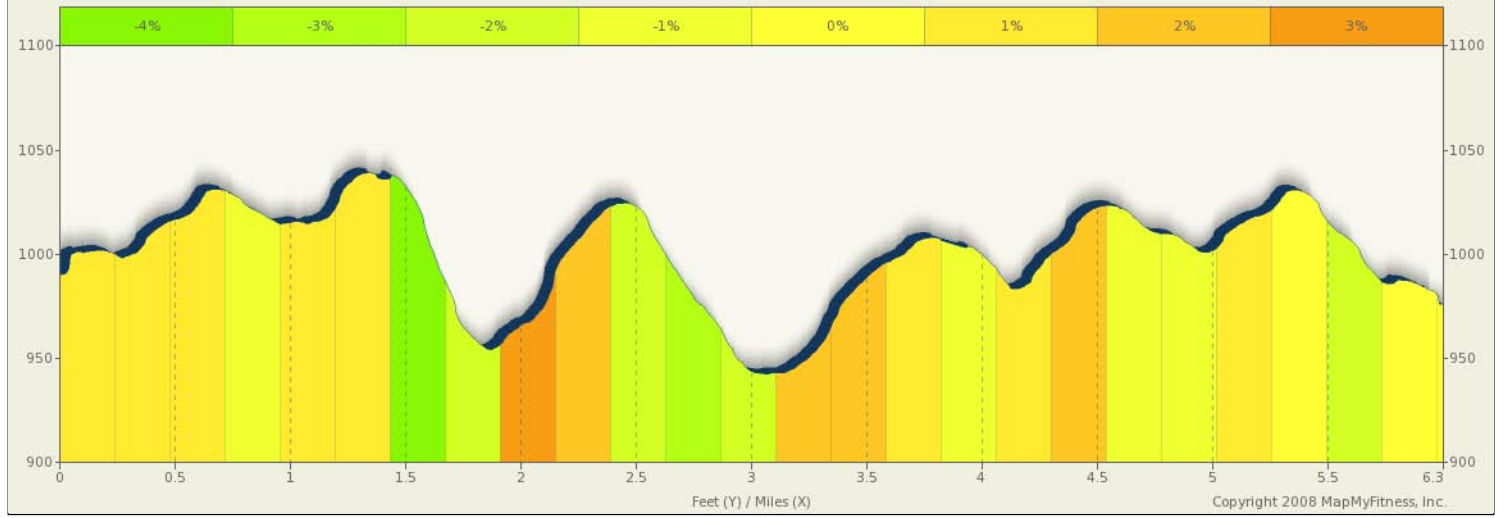

ROUTE DESCRIPTION:  
 No Description Provided

ROUTE DESCRIPTION:  
No Description Provided

Notes		
AT	FOR	NOTES
6.28 mi.	 -	Stop

Notes		
AT	FOR	NOTES